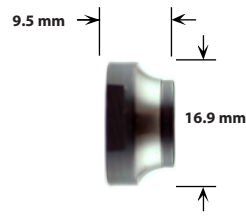

WHEELS MANUFACTURING CONE CHART

SHIMANO REAR CONES

Wheels Mfg P/N: CN-R001
Shimano Right Rear 10 mm

Wheels Mfg P/N: CN-R002
Shimano Left Rear 10 mm

Wheels Mfg P/N: CN-R004
Shimano Right Rear 10 mm

Wheels Mfg P/N: CN-R005
Shimano Left Rear 10 mm

Wheels Mfg P/N: CN-R013
Shimano Left Rear 10 mm

Wheels Mfg P/N: CN-R058
Shimano Left Rear 10 mm

Wheels Mfg P/N: CN-R059
Shimano Right Rear 10 mm

Wheels Mfg P/N: CN-R060
Shimano Right Rear 10 mm

Wheels Mfg P/N: CN-R061
Shimano Left Rear 10 mm