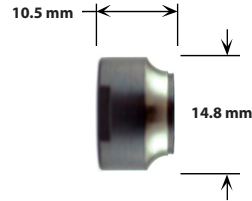

Wheels Mfg P/N: CN-R109
Shimano Left Rear 10 mm

800-361-8422

WHEELS MANUFACTURING CONE CHART

SHIMANO FRONT CONES

Wheels Mfg P/N: CN-R025
Shimano Front 9 mm

Wheels Mfg P/N: CN-R026
Shimano Front 9 mm

Wheels Mfg P/N: CN-R036
Shimano Front 9 mm