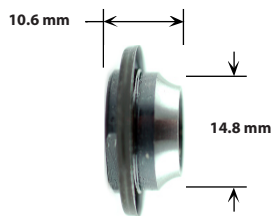

Wheels Mfg P/N: CN-R096
Shimano Front 9 mm

Wheels Mfg P/N: CN-R099
Shimano Front 9 mm

Wheels Mfg P/N: CN-R100
Shimano Front 9 mm

Wheels Mfg P/N: CN-R101
Shimano Front 9 mm

Wheels Mfg P/N: CN-R102
Shimano Front 9 mm

Wheels Mfg P/N: CN-R105
Shimano Front 9 mm

WHEELS MANUFACTURING CONE CHART

TAIWANESE CONES

Wheels Mfg P/N: CN-R080
Taiwanese Rear 10 mm

Wheels Mfg P/N: CN-R082
Taiwanese Front 9 mm

Wheels Mfg P/N: CN-R083
Taiwanese Front 9 mm