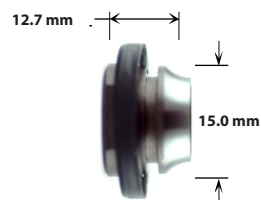

Wheels Mfg P/N: CN-R096
Shimano Front 9 mm

Wheels Mfg P/N: CN-R099
Shimano Front 9 mm

Wheels Mfg P/N: CN-R100
Shimano Front 9 mm

Wheels Mfg P/N: CN-R101
Shimano Front 9 mm

Wheels Mfg P/N: CN-R102
Shimano Front 9 mm

Wheels Mfg P/N: CN-R105
Shimano Front 9 mm

WHEELS MANUFACTURING CONE CHART

TAIWANESE CONES

Wheels Mfg P/N: CN-R080
Taiwanese Rear 10 mm

Wheels Mfg P/N: CN-R082
Taiwanese Front 9 mm

Wheels Mfg P/N: CN-R083
Taiwanese Front 9 mm