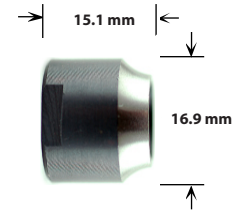

WHEELS MANUFACTURING CONE CHART

SHIMANO REAR CONES

Wheels Mfg P/N: CN-R001
Shimano Right Rear 10 mm

Wheels Mfg P/N: CN-R002
Shimano Left Rear 10 mm

Wheels Mfg P/N: CN-R004
Shimano Right Rear 10 mm

Wheels Mfg P/N: CN-R005
Shimano Left Rear 10 mm

Wheels Mfg P/N: CN-R013
Shimano Left Rear 10 mm

Wheels Mfg P/N: CN-R058
Shimano Left Rear 10 mm

Wheels Mfg P/N: CN-R059
Shimano Right Rear 10 mm

Wheels Mfg P/N: CN-R060
Shimano Right Rear 10 mm

Wheels Mfg P/N: CN-R061
Shimano Left Rear 10 mm