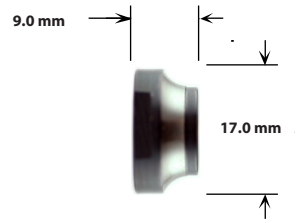

WHEELS MANUFACTURING CONE CHART

SHIMANO REAR CONES

Wheels Mfg P/N: CN-R001
Shimano Right Rear 10 mm

Wheels Mfg P/N: CN-R002
Shimano Left Rear 10 mm

Wheels Mfg P/N: CN-R004
Shimano Right Rear 10 mm

Wheels Mfg P/N: CN-R005
Shimano Left Rear 10 mm

Wheels Mfg P/N: CN-R013
Shimano Left Rear 10 mm

Wheels Mfg P/N: CN-R058
Shimano Left Rear 10 mm

Wheels Mfg P/N: CN-R059
Shimano Right Rear 10 mm

Wheels Mfg P/N: CN-R060
Shimano Right Rear 10 mm

Wheels Mfg P/N: CN-R061
Shimano Left Rear 10 mm