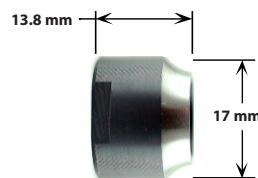

Wheels Mfg P/N: CN-R087
Taiwanese Rear 10 mm