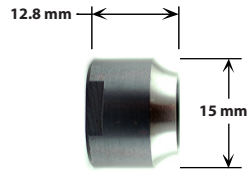

Wheels Mfg P/N: CN-R105
Shimano Front 9 mm

WHEELS MANUFACTURING CONE CHART

TAIWANESE CONES

Wheels Mfg P/N: CN-R080
Taiwanese Rear 10 mm

Wheels Mfg P/N: CN-R082
Taiwanese Front 9 mm

Wheels Mfg P/N: CN-R083
Taiwanese Front 9 mm