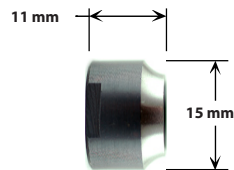

Wheels Mfg P/N: CN-R086
Taiwanese Front 9 mm