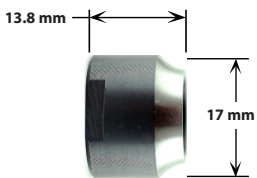

Wheels Mfg P/N: CN-R085
Taiwanese Rear 10 mm