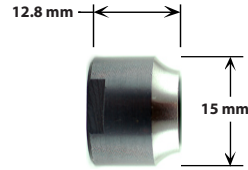

Wheels Mfg P/N: CN-R105
Shimano Front 9 mm

WHEELS MANUFACTURING CONE CHART

TAIWANESE CONES

Wheels Mfg P/N: CN-R080
Taiwanese Rear 10 mm

Wheels Mfg P/N: CN-R082
Taiwanese Front 9 mm

Wheels Mfg P/N: CN-R083
Taiwanese Front 9 mm