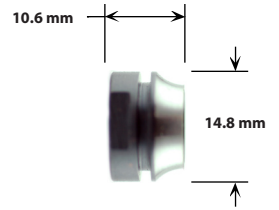

Wheels Mfg P/N: CN-R109
Shimano Left Rear 10 mm

800-361-8422

WHEELS MANUFACTURING CONE CHART

SHIMANO FRONT CONES

Wheels Mfg P/N: CN-R025
Shimano Front 9 mm

Wheels Mfg P/N: CN-R026
Shimano Front 9 mm

Wheels Mfg P/N: CN-R036
Shimano Front 9 mm