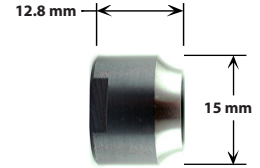

Wheels Mfg P/N: CN-R105
Shimano Front 9 mm

WHEELS MANUFACTURING CONE CHART

TAIWANESE CONES

Wheels Mfg P/N: CN-R080
Taiwanese Rear 10 mm

Wheels Mfg P/N: CN-R082
Taiwanese Front 9 mm

Wheels Mfg P/N: CN-R083
Taiwanese Front 9 mm