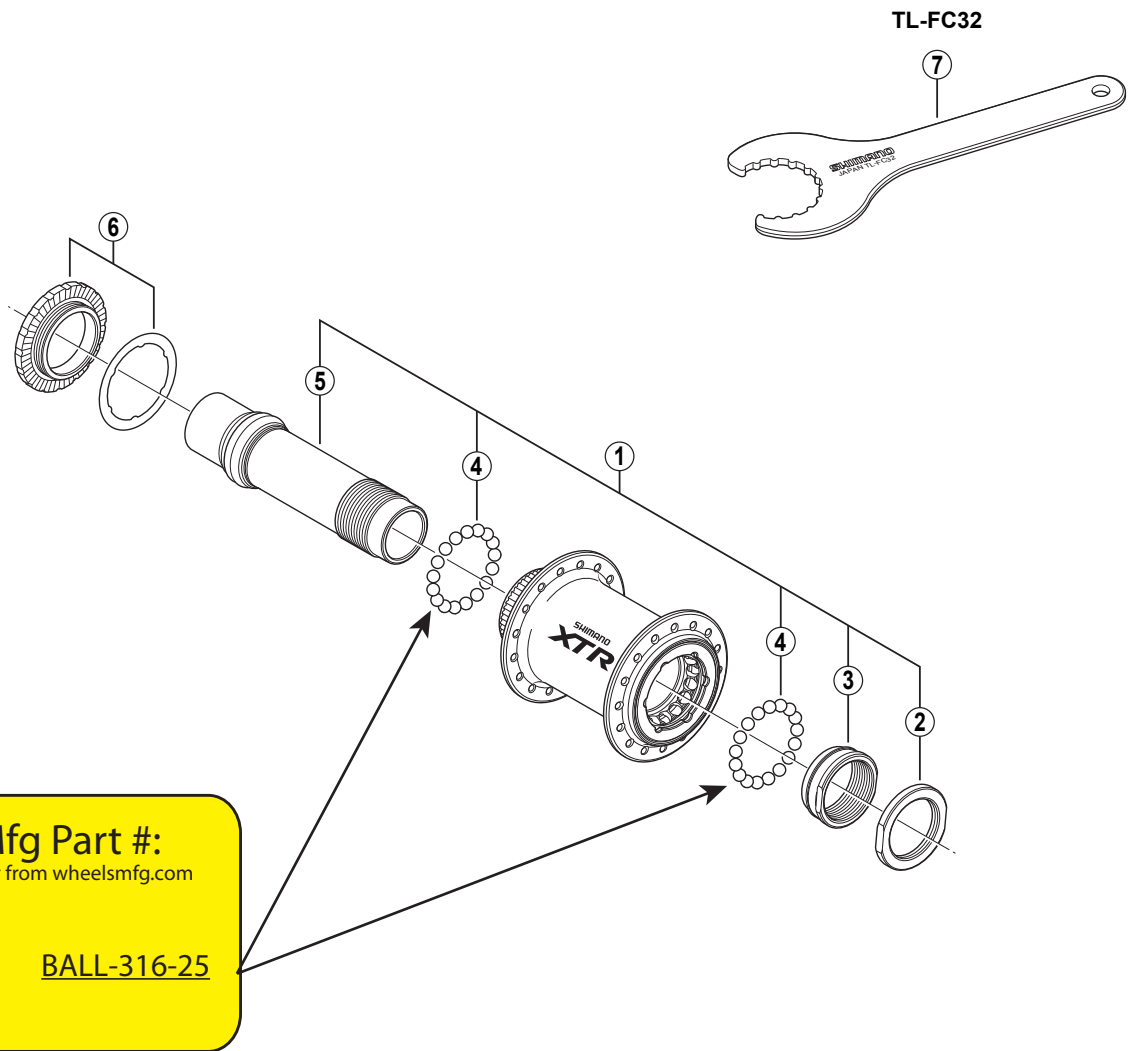

XTR Front Hub HB-M976 For Disc Brake

WHEELS MANUFACTURING INC.

ITEM NO.	Wheels Mfg Part #	SHIMANO CODE NO.	DESCRIPTION
1		Y-26H 98010	Complete Hub Axle 110 mm
2		Y-26H 12000	Lock Nut (M25)
3		Y-26H 08000	Right Hand Cone (M25)
4	BALL-316-25	Y-26H 98020	Stainless Ball (3/16") 36 pcs.
5		Y-26H 98030	Hub Axle 110 mm
6		Y-26H 98040	Lock Ring & Washer
7		Y-130 09210	TL-FC32 Lock Ring Removal Tool

0607-2578

Specifications are subject to change without notice.

SHIMANO