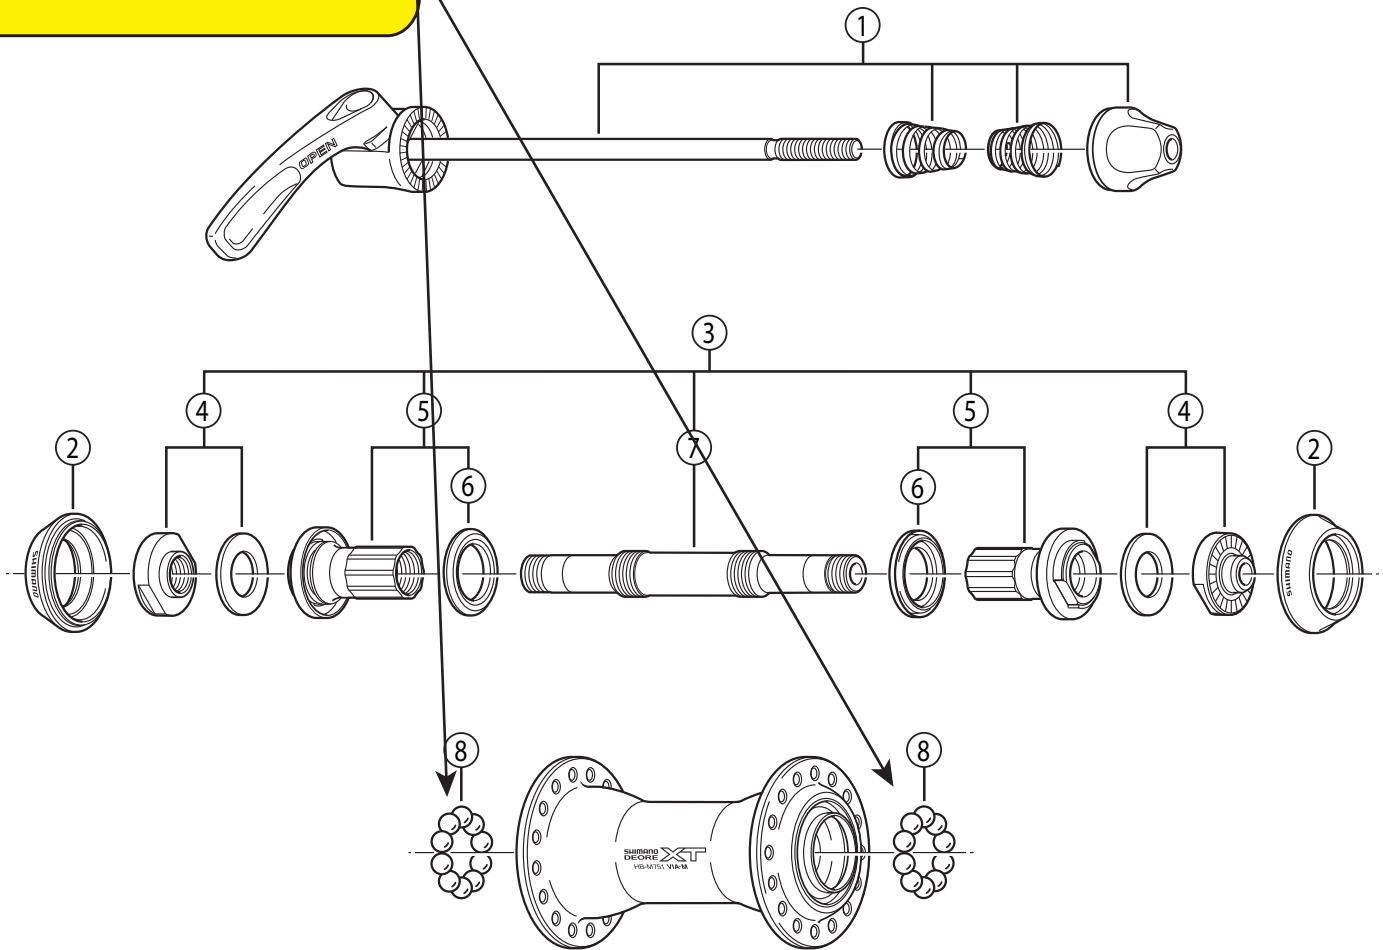

Dec. 1998

DEORE XT Front Hub HB-M751

Wheels Mfg Part #:

Click on part # to order from wheelsmfg.com

Loose Bearings: **BALL-316-25**

WHEELS MANUFACTURING INC.

ITEM NO.	Wheels Mfg Part #	SHIMANO CODE NO.	DESCRIPTION
1		Y-23K 90300	Complete Quick Release 133 mm (5-1/4")
2		Y-21H 04000	Rubber Seal
3		Y-23L 98040	Complete Hub Axle 95.3 mm (3-3/4")
4		Y-23L 98050	Lock Nut Unit (M9)
5		Y-23L 98030	Cone (M11 x 30.1 mm) w/Dust Cover & Seal Ring
6		Y-214 06000	Seal Ring
7		Y-23L 02000	Hub Axle 95.3 mm (3-3/4")
8	BALL-316-25	Y-000 91210	Steel Ball (3/16") 20 pcs.

Over Lock Nut Dimension: 100 mm (3-15/16")

IL /HB Printed in Japan 9812-1788