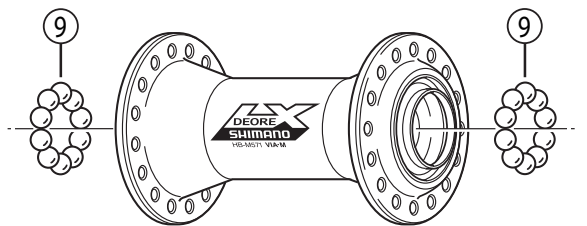

DEORE LX Front Hub HB-M571

Dec. 1998

Wheels Mfg Part #:
 Click on part # to order from wheelsmfg.com

Loose Bearings: [BALL-316-25](#)

WHEELS MANUFACTURING INC.

ITEM NO.	Wheels Mfg Part #	SHIMANO CODE NO.	DESCRIPTION
1		3-24C 90100	Complete Quick Release 133 mm (5-1/4")
2		4-21R 02000	Rubber Seal
3		3-21S 98010	Complete Hub Axle 108 mm (4-1/4")
4		4-21S 04000	Serrated Lock Nut 3 mm
5		4-3AC 09000	Washer 0.5 mm
6		3-21S 98020	Cone (M10 x 22 mm) w/Dust Cover & Seal Ring
7		4-214 06000	Seal Ring
8		4-21S 02000	Hub Axle 108 mm (4-1/4")
9	BALL-316-25	3-000 91210	Steel Ball (3/16") 20 pcs.

Over Lock Nut Dimension: 100 mm (3-15/16")

IL /HB Printed in Japan 9812-1781