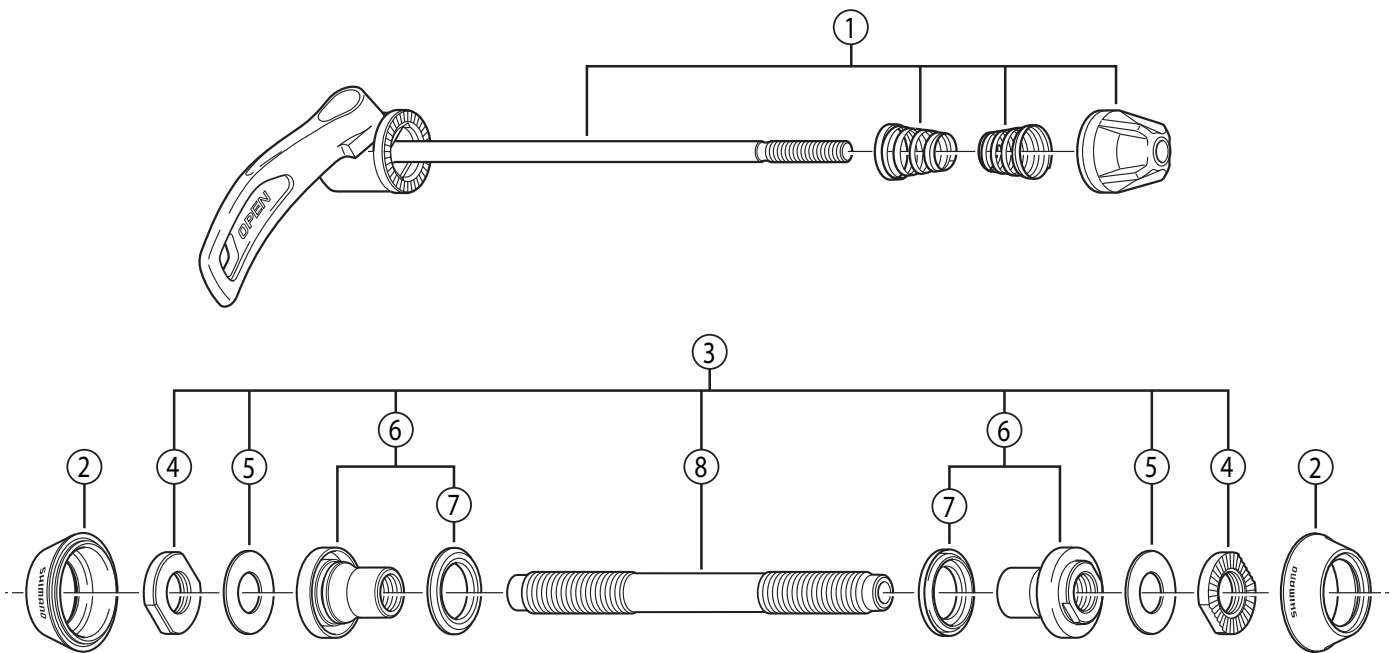

DEORE LX Front Hub HB-M571

Dec. 1998

Wheels Mfg Part #:
 Click on part # to order from wheelsmfg.com

Loose Bearings: [BALL-316-25](#)

WHEELS MANUFACTURING INC.

ITEM NO.	Wheels Mfg Part #	SHIMANO CODE NO.	DESCRIPTION
1		3-24C 90100	Complete Quick Release 133 mm (5-1/4")
2		4-21R 02000	Rubber Seal
3		3-21S 98010	Complete Hub Axle 108 mm (4-1/4")
4		4-21S 04000	Serrated Lock Nut 3 mm
5		4-3AC 09000	Washer 0.5 mm
6		3-21S 98020	Cone (M10 x 22 mm) w/Dust Cover & Seal Ring
7		4-214 06000	Seal Ring
8		4-21S 02000	Hub Axle 108 mm (4-1/4")
9	BALL-316-25	3-000 91210	Steel Ball (3/16") 20 pcs.

Over Lock Nut Dimension: 100 mm (3-15/16")

IL /HB Printed in Japan 9812-1781