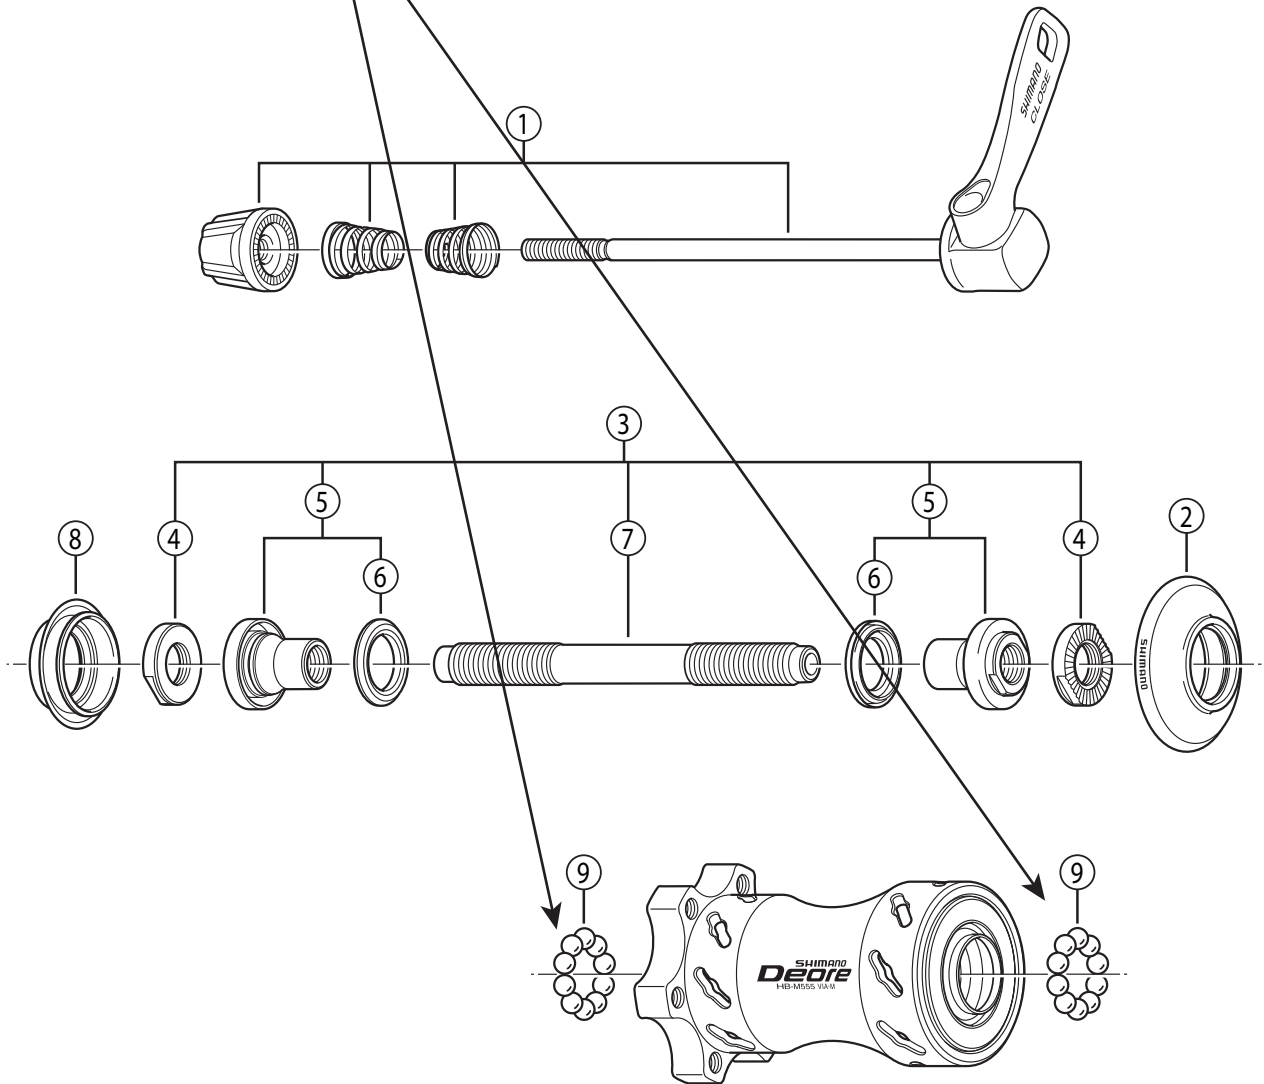

Spare parts list for after market.

SHIMANO®

Wheels Mfg Part #:

Click on part # to order from wheelsmfg.com

Loose Bearings: [BALL-316-25](#)

SHIMANO DEORE Front Hub (for Disc Brake)

HB-M555 -S Silver Version

HB-M555 -L Black Version

ITEM NO.	Wheels Mfg Part #	SHIMANO CODE NO.	DESCRIPTION
1		Y-24P 98010	Complete Quick Release 133 mm (5-1/4")
2		Y-24T 06000	Right Hand Rubber Seal
3		Y-24N 98030	Complete Hub Axle 108 mm (4-1/4")
4		Y-24C 05100	Serrated Lock Nut 3.5 mm
5		Y-24N 98040	Cone (M10 x 21.8 mm) w/Dust Cover & Seal Ring
6		Y-214 06000	Seal Ring
7		Y-21S 02000	Hub Axle 108 mm (4-1/4")
8		Y-24T 07000	Left Hand Rubber Seal
9	BALL-316-25	Y-000 91210	Steel Ball (3/16") 20 pcs.

Over Lock Nut Dimension: 100 mm (3-15/16")

IL /HB Printed in Japan 0008-1996