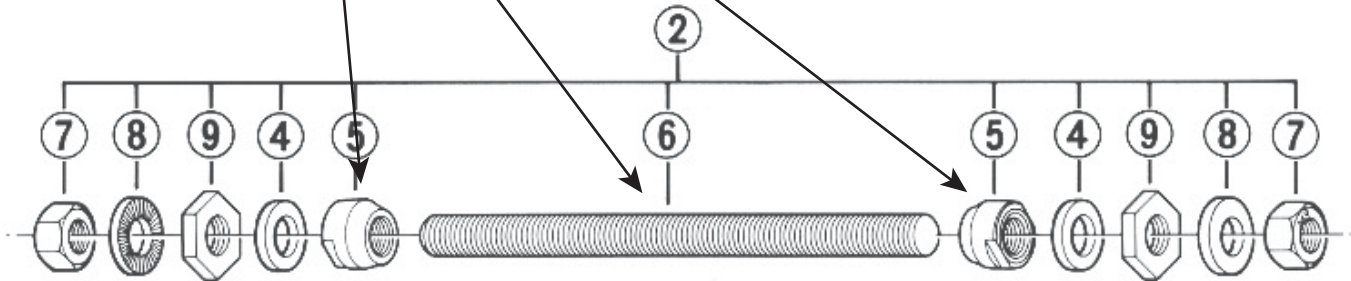

Jul. 1999

ACERA-X Front Hub

HB-M290

Solid Axle Version

Wheels Mfg Part #:
 Click on part # to order from wheelsmfg.com

Cones: [CN-R036](#)
 Axle: [AXLE-14](#)

Wheels Mfg Part #:
 Click on part # to order from wheelsmfg.com

Loose Bearings: [BALL-316-25](#)

WHEELS MANUFACTURING INC.

ITEM NO.	Wheels Mfg Part #	SHIMANO CODE NO.	DESCRIPTION
* 1		Y-2ST 98030	Complete Quick Release 133 mm (5-1/4")
2		Y-21J 98010	Complete Hub Axle 140 mm (5-1/2") for Nut Type
3			
4		Y-301 07020	Washer 2 mm
5	CN-R036	Y-231 04000	Cone M9 x 10.4 mm
6	AXLE-14	Y-21D 05200	Hub Axle 140 mm (5-1/2") for Nut Type
7		Y-21D 02000	Fixing Nut
8		Y-21D 03000	Rollet Washer 2 mm
9		Y-21D 04010	Lock Nut 3 mm for Nut Type
10	BALL-316-25	Y-000 91210	Steel Ball (3/16") 20 pcs.

Over Lock Nut Dimensions: Quick Release Type / Nut Type...100 mm (3-15/16")

0612-1588A