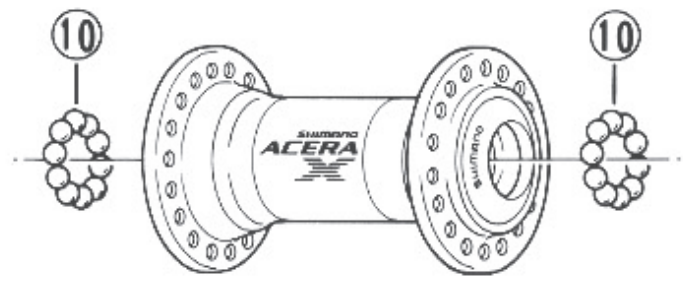

Jul. 1999

ACERA-X Front Hub

HB-M290

Solid Axle Version

Wheels Mfg Part #:
 Click on part # to order from wheelsmfg.com

Cones: [CN-R036](#)
 Axle: [AXLE-14](#)

Wheels Mfg Part #:
 Click on part # to order from wheelsmfg.com

Loose Bearings: [BALL-316-25](#)

WHEELS MANUFACTURING INC.

ITEM NO.	Wheels Mfg Part #	SHIMANO CODE NO.	DESCRIPTION
* 1		Y-2ST 98030	Complete Quick Release 133 mm (5-1/4")
2		Y-21J 98010	Complete Hub Axle 140 mm (5-1/2") for Nut Type
3			
4		Y-301 07020	Washer 2 mm
5	CN-R036	Y-231 04000	Cone M9 x 10.4 mm
6	AXLE-14	Y-21D 05200	Hub Axle 140 mm (5-1/2") for Nut Type
7		Y-21D 02000	Fixing Nut
8		Y-21D 03000	Rollet Washer 2 mm
9		Y-21D 04010	Lock Nut 3 mm for Nut Type
10	BALL-316-25	Y-000 91210	Steel Ball (3/16") 20 pcs.

Over Lock Nut Dimensions: Quick Release Type / Nut Type...100 mm (3-15/16")

0612-1588A