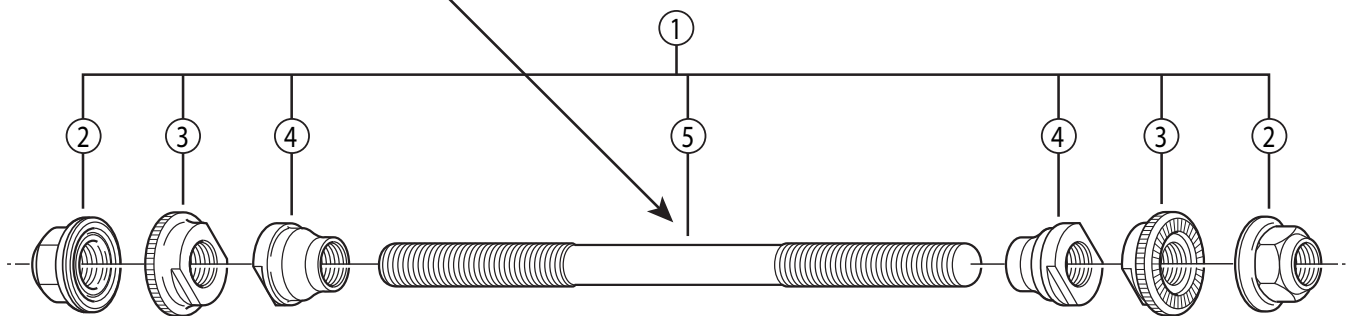

DURA-ACE TRACK Rear Hub

HB-7710 -R

Wheels Mfg Part #:

Click on part # to order from wheelsmfg.com

Cones: N/A

Axle: AXLE-06

Wheels Mfg Part #:

Click on part # to order from wheelsmfg.com

Loose Bearings: BALL-14-25

WHEELS MANUFACTURING INC.

Wheels Mfg Part #	ITEM NO.	SHIMANO CODE NO.	DESCRIPTION
	1	23U 9801	Complete Hub Axle 164 mm (6-15/32")
	2	247 9002	Hub Nut (M10)
	3	23U 0600	Lock Nut
	4	23U 0800	Cone (M10 x 16.2 mm)
<u>AXLE-06</u>	5	23U 0500	Hub Axle 164 mm (6-15/32") - *Wheels Mfg AXLE-06 is 174mm Trim extra length if desired
	6	278 1900	Lock Ring
	7	23U 0700	Dust Cap
<u>BALL-14-25</u>	8	000 9137	Stainless Ball (1/4") 22 pcs.