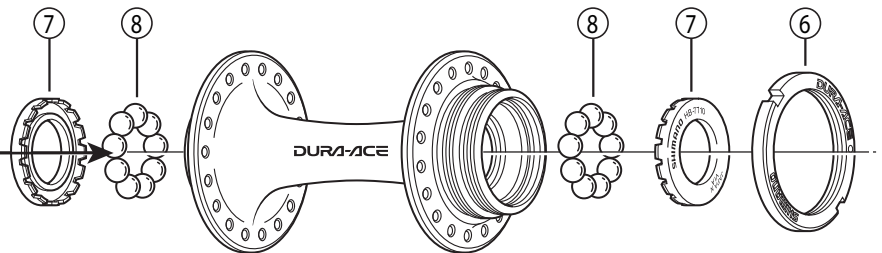

DURA-ACE TRACK Rear Hub

HB-7710 -R

Wheels Mfg Part #:

Click on part # to order from wheelsmfg.com

Cones: N/A

Axle: AXLE-06

Wheels Mfg Part #:

Click on part # to order from wheelsmfg.com

Loose Bearings: BALL-14-25

WHEELS MANUFACTURING INC.

Wheels Mfg Part #	ITEM NO.	SHIMANO CODE NO.	DESCRIPTION
	1	23U 9801	Complete Hub Axle 164 mm (6-15/32")
	2	247 9002	Hub Nut (M10)
	3	23U 0600	Lock Nut
	4	23U 0800	Cone (M10 x 16.2 mm)
<u>AXLE-06</u>	5	23U 0500	Hub Axle 164 mm (6-15/32") - *Wheels Mfg AXLE-06 is 174mm Trim extra length if desired
	6	278 1900	Lock Ring
	7	23U 0700	Dust Cap
<u>BALL-14-25</u>	8	000 9137	Stainless Ball (1/4") 22 pcs.

Over Lock Nut Dimension: 120 mm (4-23/32")

IL /HB Printed in Japan 9808-1729