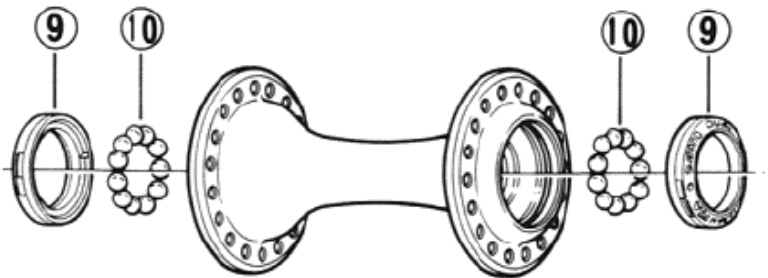

SHIMANO Dura Ace Front Hub

HB-7400

Wheels Mfg Part #:

Click on part # to order from wheelsmfg.com

Axle: AXLE-17

Wheels Mfg Part #:

Click on part # to order from wheelsmfg.com

Loose Bearings: BALL-316-25

WHEELS MANUFACTURING INC.

ITEM NO.	Wheels Mfg Part #	SHIMANO CODE NO.	DESCRIPTION
1		23W 9010	Complete Quick Release 133 mm (5-1/4")
2		23W 9110	Quick Release Nut
3		231 1100	Volute Spring
4			Complete Hub Axle 108 mm (4-1/4")
5		216 0600	Serrated Lock Nut 4 mm
6		216 9202	Cone (M9 x 12.8 mm)
7		214 0600	Seal Ring
8	<u>AXLE-17</u>	216 07009	Hub Axle 108 mm (4-1/4")
9	<u>BALL-316-25</u>	000 9127	Steel Ball (3/16") 20 pcs.

Over Lock Nut Dimension: 100 mm (3-15/16")

IL /HB Printed in Japan 9808-1733