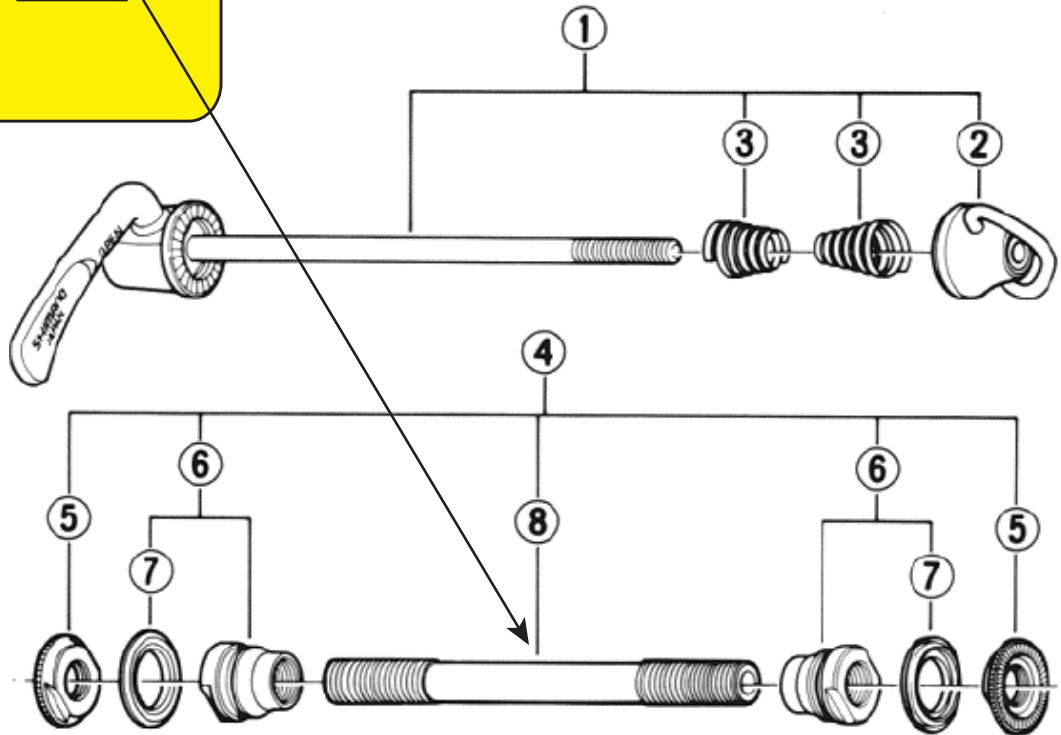

SHIMANO Dura Ace Front Hub

HB-7400

Wheels Mfg Part #:

Click on part # to order from wheelsmfg.com

Axle: AXLE-17

Wheels Mfg Part #:

Click on part # to order from wheelsmfg.com

Loose Bearings: BALL-316-25

WHEELS MANUFACTURING INC.

ITEM NO.	Wheels Mfg Part #	SHIMANO CODE NO.	DESCRIPTION
1		23W 9010	Complete Quick Release 133 mm (5-1/4")
2		23W 9110	Quick Release Nut
3		231 1100	Volute Spring
4			Complete Hub Axle 108 mm (4-1/4")
5		216 0600	Serrated Lock Nut 4 mm
6		216 9202	Cone (M9 x 12.8 mm)
7		214 0600	Seal Ring
8	<u>AXLE-17</u>	216 07009	Hub Axle 108 mm (4-1/4")
9	<u>BALL-316-25</u>	000 9127	Steel Ball (3/16") 20 pcs.

Over Lock Nut Dimension: 100 mm (3-15/16")

IL /HB Printed in Japan 9808-1733