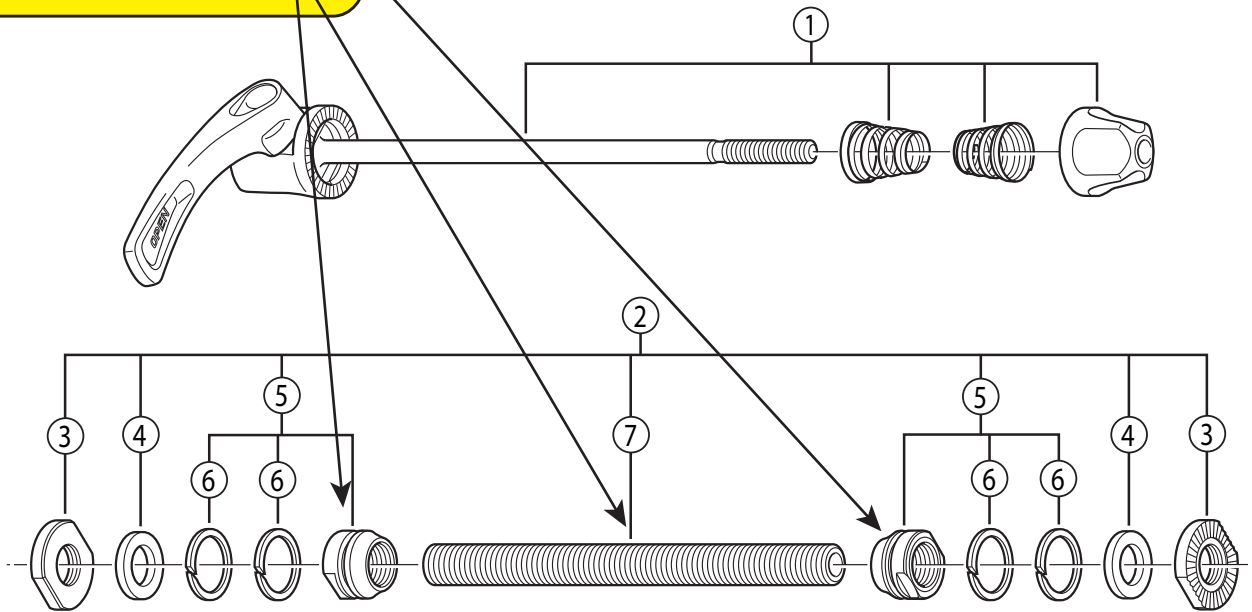

Jun. 1999

SHIMANO SORA Front Hub

HB-3300

Wheels Mfg Part #:

Click on part # to order from wheelsmfg.com

Cones: [CN-R102](#)

Axle: [AXLE-17](#)

Wheels Mfg Part #:

Click on part # to order from wheelsmfg.com

Loose Bearings: [BALL-316-25](#)

WHEELS MANUFACTURING INC.

ITEM NO.	Wheels Mfg Part #	SHIMANO CODE NO.	DESCRIPTION
1		Y-22U 90110	Complete Quick Release 133 mm (5-1/4")
2		Y-22U 98010	Complete Hub Axle 108 mm (4-1/4")
3		Y-21H 08100	Serrated Lock Nut 3 mm
4		Y-301 07020	Washer 2 mm
5	CN-R102	Y-202 98050	Cone (M9 x 10.5 mm) & Seal Ring
6		Y-236 03000	Seal Ring
7	AXLE-17	Y-21C 03100	Hub Axle 108 mm (4-1/4")
8	BALL-316-25	Y-000 91210	Steel Ball (3/16") 20 pcs.

Over Lock Nut Dimension: 100 mm (3-15/16")

IL /HB Printed in Japan 9906-1860