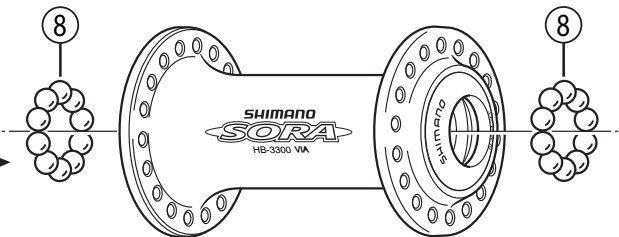

Jun. 1999

SHIMANO SORA Front Hub

HB-3300

Wheels Mfg Part #:

Click on part # to order from wheelsmfg.com

Cones: [CN-R102](#)

Axle: [AXLE-17](#)

Wheels Mfg Part #:

Click on part # to order from wheelsmfg.com

Loose Bearings: [BALL-316-25](#)

WHEELS MANUFACTURING INC.

ITEM NO.	Wheels Mfg Part #	SHIMANO CODE NO.	DESCRIPTION
1		Y-22U 90110	Complete Quick Release 133 mm (5-1/4")
2		Y-22U 98010	Complete Hub Axle 108 mm (4-1/4")
3		Y-21H 08100	Serrated Lock Nut 3 mm
4		Y-301 07020	Washer 2 mm
5	CN-R102	Y-202 98050	Cone (M9 x 10.5 mm) & Seal Ring
6		Y-236 03000	Seal Ring
7	AXLE-17	Y-21C 03100	Hub Axle 108 mm (4-1/4")
8	BALL-316-25	Y-000 91210	Steel Ball (3/16") 20 pcs.

Over Lock Nut Dimension: 100 mm (3-15/16")

IL /HB Printed in Japan 9906-1860