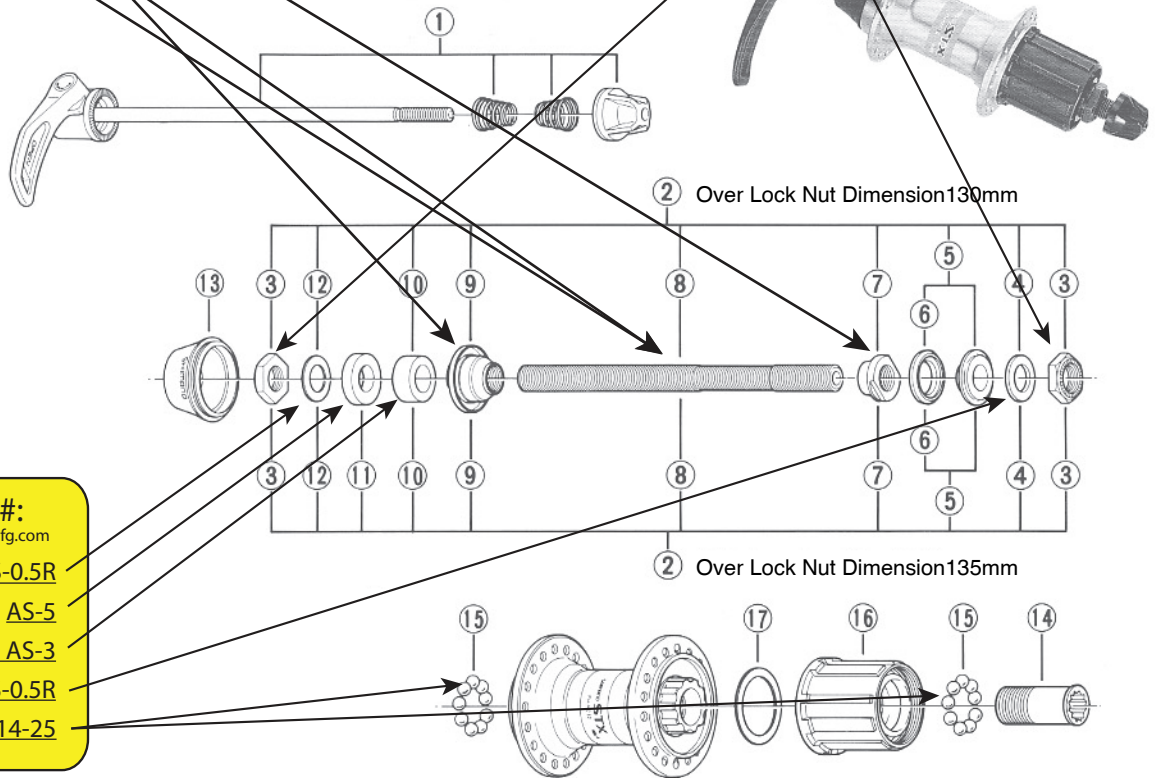

Wheels Mfg Part #:

Click on part # to order from wheelsmfg.com

- Right Cone: [CN-R060](#)
- Left Cone: [CN-R063](#)
- Axle (130mm): [AXLE-03](#)
- Axle (135mm): [AXLE-04](#)

Wheels Mfg Part #:

Click on part # to order from wheelsmfg.com

- Lock Nut: [LN2-101](#)

SHIMANO STX Freehub FH-MC32 7-Speed

Wheels Mfg Part #:

Click on part # to order from wheelsmfg.com

- Axle Spacer: [AS-0.5R](#)
- Axle Spacer: [AS-5](#)
- Axle Spacer: [AS-5 + AS-3](#)
- Axle Spacer: [AS-1 + AS-0.5R](#)
- Loose Bearings: [BALL-14-25](#)

WHEELS MANUFACTURING INC.

Wheels Mfg Part #	ITEM NO.	SHIMANO CODE NO.	DESCRIPTION
	1	Y-30R 90200	Complete Quick Release 168 mm (6-11/23") for 130mm
		Y-30R 90220	Complete Quick Release 168 mm (6-17/32") for 135mm
	2	Y-3AP 98030	Complete Hub Axle 141 mm (5-9/16") for 130mm
		Y-3AP 98040	Complete Hub Axle 146 mm (5-3/4") for 135mm
LN2-101	3	Y-220 05011	Serrated Lock Nut 4.5 mm
AS-1 + AS-0.5R	4	Y-301 07100	Right Hand Washer 1.5 mm
	5	Y-3AP 98030	Right Hand Dust Cap Unit
	6	Y-377 10000	Seal ring
CN-R060	7	Y-3AE 03000	Right Hand Cone (M10 x 9 mm)
AXLE-03	8	Y-30K 01100	Hub Axle 141 mm (5-9/16") for 130mm
AXLE-04		Y-30K 01200	Hub Axle 146 mm (5-3/4") for 135mm
CN-R063	9	Y-3AE 98030	Left Hand Cone (M10 x 16 mm) w/Dust Cover
AS-5 + AS-3	10	Y-220 04110	Left Hand Axle Spacer 8 mm
AS-5	11	Y-3AC 08000	Left Hand Axle Spacer 5 mm for 135mm
AS-0.5R	12	Y-3AC 09000	Left Hand Washer 0.5mm
	13	Y-3AC 04000	Rubber Seal
	14	Y-359 04000	Body Fixing Bolt
BALL-14-25	15	Y-000 91310	Steel Ball (1/4") 18 pcs.
	16	Y-3AP 98020	Complete Freewheel Body w/Right Hand Dust Cap
	17	Y-375 04000	Freewheel Body Washer