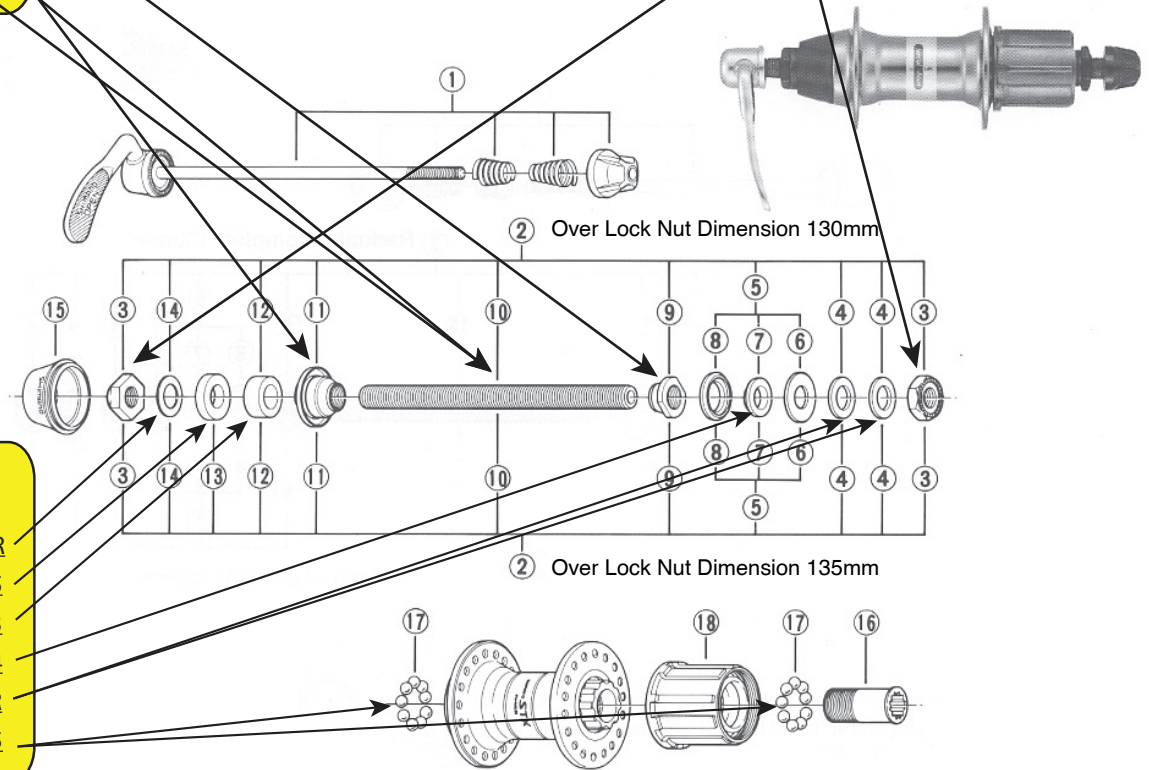

Spare parts list for after market.

- You may photocopy this sheet and use it as an order form.
- Sie können dieses Blatt kopieren und als Bestellformular verwenden.
- Vous pouvez photocopier cette feuille et l'utiliser comme bon de commande.
- Dit blad kan gecopieerd en als bestelformulier gebruikt worden.
- Potete fotocopiare questo foglio e usarlo come modulo di commissione.

Wheels Mfg Part #:

Click on part # to order from wheelsmfg.com

Right Cone: [CN-R060](#)

Left Cone: [CN-R063](#)

Axle (130mm): [AXLE-03](#)

Axle (135mm): [AXLE-04](#)

SHIMANO STX Freehub

FH-MC30 -QR 7-Speed

Wheels Mfg Part #:

Click on part # to order from wheelsmfg.com

Lock Nut: [LN2-101](#)

Wheels Mfg Part #:

Click on part # to order from wheelsmfg.com

Axle Spacer: [AS-0.5R](#)

Axle Spacer: [AS-5](#)

Axle Spacer: [AS-5 + AS-3](#)

Axle Spacer: [AS-4](#)

Axle Spacer: [AS-1 + AS-0.5R](#)

Loose Bearings: [BALL-14-25](#)

WHEELS MANUFACTURING INC.

Wheels Mfg Part #	ITEM NO.	SHIMANO CODE NO.	DESCRIPTION
	1	3AC 9804	Complete Quick Release 161 mm (6-11/32") for O.L.130 mm (5-1/8")
		3AC 9042	Complete Quick Release 166 mm (6-17/32") for O.L.135 mm (5-5/16")
	2	3AE 9801	Complete Hub Axle 141 mm (5-9/16") for O.L.130 mm (5-1/8")
		3AE 9802	Complete Hub Axle 146 mm (5-3/4") for O.L.135 mm (5-5/16")
LN2-101	3	220 0501-1	Serrated Lock Nut 4.5 mm
AS-1 + AS-0.5R	4	301 0710	Right Hand Washer 1.5 mm
	5	32K 9803	Right Hand Axle Spacer Unit
	6	32K 0300	Dust Ring
AS-4	7	31B 0400	Right Hand Axle Spacer 4 mm
	8	377 1000	Seal Ring
CN-R060	9	3AE 0300	Right Hand Cone (M10 x 9 mm)
AXLE-03	10	30K 0110	Hub Axle 141 mm (5-9/16") for O.L.130 mm (5-1/8")
AXLE-04		30K 0120	Hub Axle 146 mm (5-3/4") for O.L.135 mm (5-5/16")
CN-R063	11	3AE 9803	Left Hand Cone (M10 x 15 mm) w/Dust Cover
AS-5 + AS-3	12	220 0411	Left Hand Axle Spacer 8 mm
AS-5	13	3AC 0800	Left Hand Axle Spacer 5 mm for O.L.135 mm (5-5/16")
AS-0.5R	14	3AC 0900	Left Hand Axle Spacer 0.5mm
	15	3AC 0400	Rubber Seal
	16	359 0400	Body Fixing Bolt
BALL-14-25	17	000 9131	Steel Ball (1/4") 18 pcs.
	18	3AC 9806	Complete Freewheel Body w/Right Hand Dust Cap