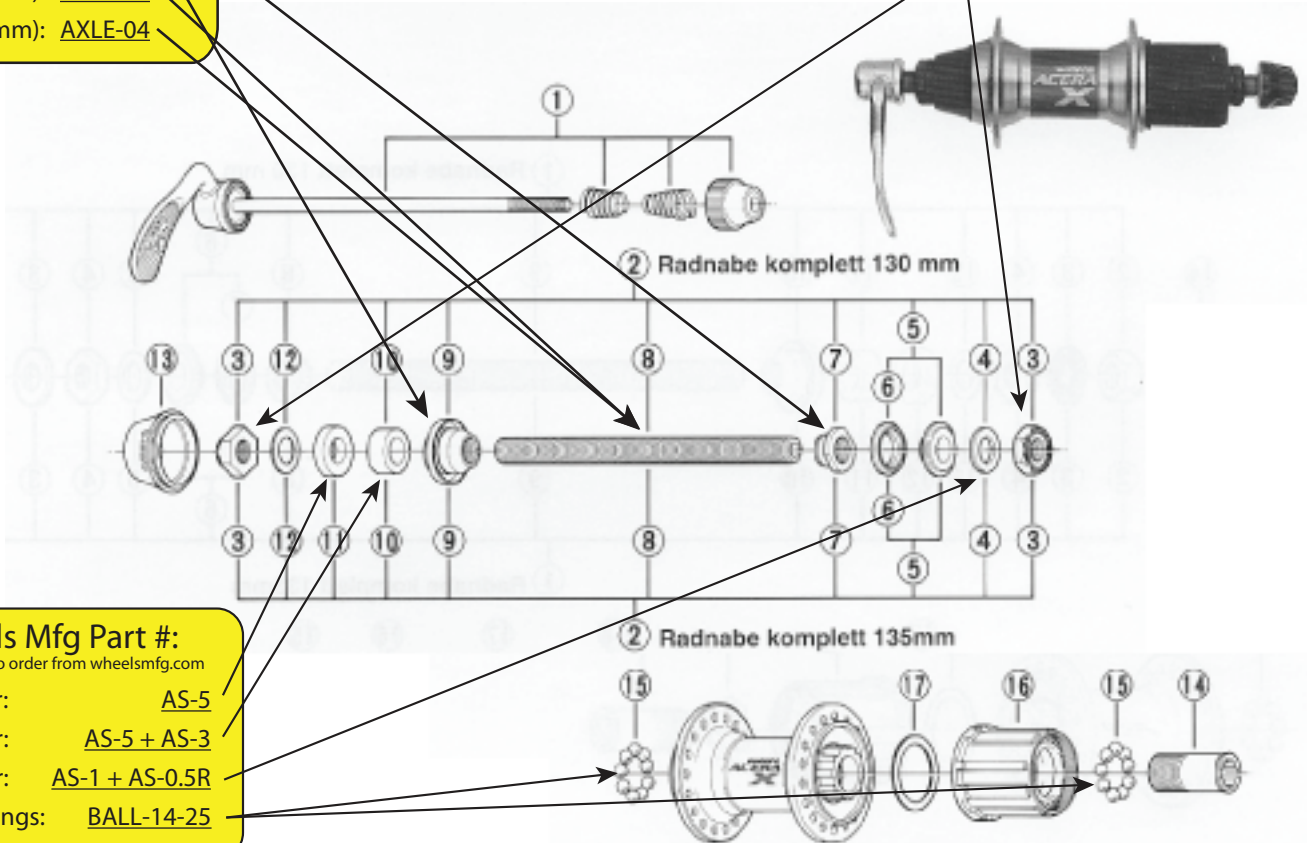

SHIMANO®

SHIMANO EUROPA
Industrieweg 24 NL-8071 CT Nunspeetâ Holland
Phone 31-3412-72222

SHIMANO AMERICAN CORPORATION
One Holland Irvine CA 92618 U.S.A.
Phone 949-951-5003

Spare parts list for after market.

- You may photocopy this sheet and use it as an order form.
- Sie können dieses Blatt kopieren und als Bestellformular verwenden.
- Vous pouvez photocopier cette feuille et l'utiliser comme bon de commande.
- Dit blad kan gecopieerd en als bestelformulier gebruikt worden.
- Potete fotocopiare questo foglio e usarlo come modulo di commissione.

Wheels Mfg Part #:

Click on part # to order from wheelsmfg.com

- Right Cone: [CN-R060](#)
- Left Cone: [CN-R063](#)
- Axle (130mm): [AXLE-03](#)
- Axle (135mm): [AXLE-04](#)

SHIMANO ACERA-X Freehub

FH-M290 7-Speed

Wheels Mfg Part #:

Click on part # to order from wheelsmfg.com

- Lock Nut: [LN2-101](#)

Wheels Mfg Part #:

Click on part # to order from wheelsmfg.com

- Axle Spacer: [AS-5](#)
- Axle Spacer: [AS-5 + AS-3](#)
- Axle Spacer: [AS-1 + AS-0.5R](#)
- Loose Bearings: [BALL-14-25](#)

WHEELS MANUFACTURING INC.

Wheels Mfg Part #	ITEM NO.	SHIMANO CODE NO.	DESCRIPTION
	1	Y-384 98030	Complete Quick Release 168 mm (6-11/23") for 130mm
		Y-384 90140	Complete Quick Release 168 mm (6-17/32") for 135mm
	2	Y-3AP 98040	Complete Hub Axle 141 mm (5-9/16") for 130mm
		Y-3AP 98050	Complete Hub Axle 146 mm (5-3/4") for 135mm
LN2-101	3	Y-220 05011	Serrated Lock Nut 3.5 mm
AS-1 + AS-0.5R	4	Y-301 07100	Right Hand Washer 1.5 mm
	5	Y-3AP 98030	Right Hand Dust Cap Unit
	6	Y-377 10000	Seal ring
CN-R060	7	Y-3AE 03000	Right Hand Cone (M10 x 9 mm)
AXLE-03	8	Y-30K 01100	Hub Axle 141 mm (5-9/16") for 130mm
AXLE-04		Y-30K 01200	Hub Axle 145 mm (5-3/4") for 135mm
CN-R063	9	Y-3AC 98050	Left Hand Cone (M10 x 16 mm) w/Dust Cover
AS-5 + AS-3	10	Y-220 04110	Left Hand Axle Spacer 8 mm
AS-5	11	Y-3AC 08000	Left Hand Axle Spacer 5 mm for 135mm
AS-0.5R	12	Y-3AC 09000	Left Hand Washer 0.5mm
	13	Y-3AC 04000	Rubber Seal
	14	Y-359 04000	Body Fixing Bolt
BALL-14-25	15	Y-000 91310	Steel Ball (1/4") 18 pcs.
	16	Y-3AP 98020	Complete Freewheel Body w/Right Hand Dust Cap
	17	Y-375 04000	Freewheel Body Washer

SHIMANO