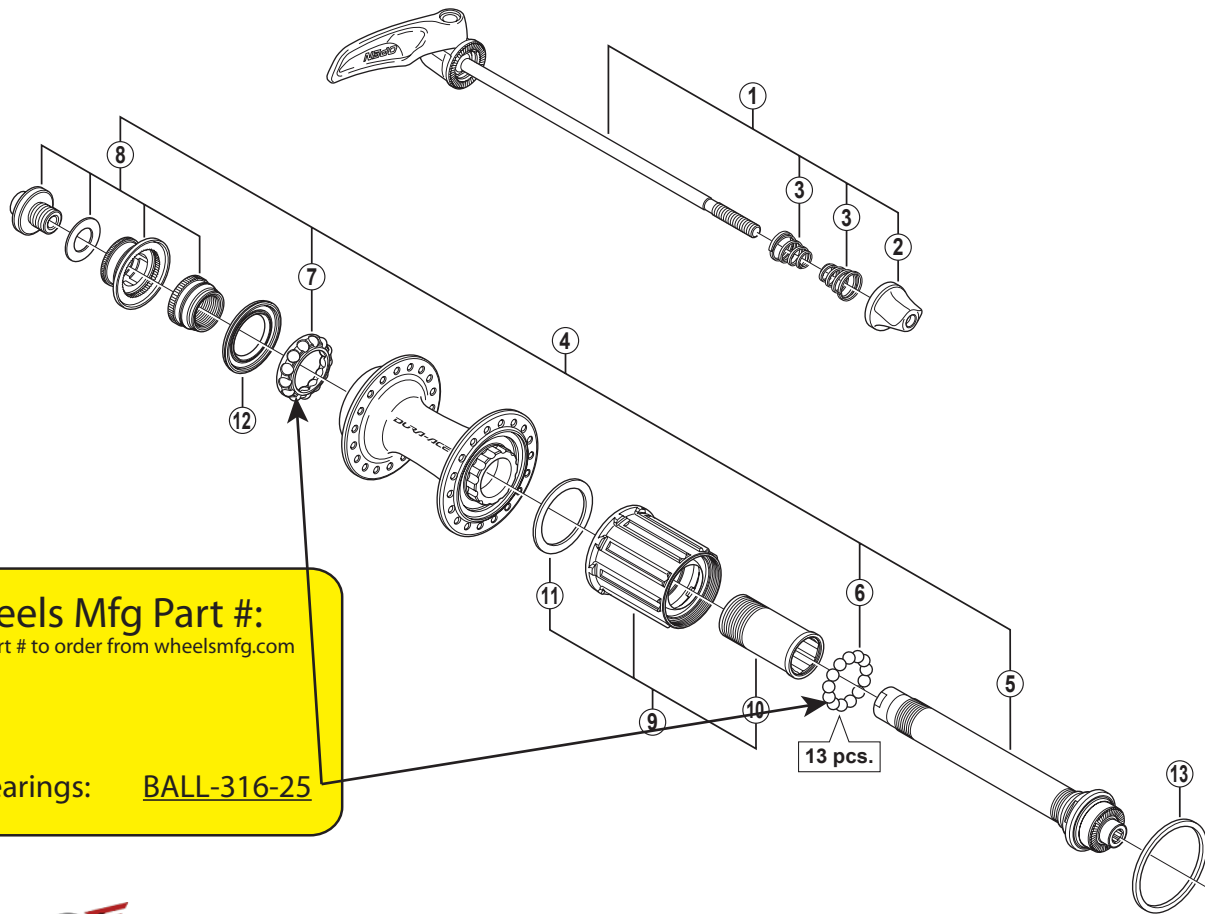

DURA-ACE Freehub FH-9000 10/11-Speed

Wheels Mfg Part #:
Click on part # to order from wheelsmfg.com

Loose Bearings: [BALL-316-25](#)

WHEELS MANUFACTURING INC.

• Over Lock Nut Dimension: 130 mm (5-1/8")

FH-7900

ITEM NO.	Wheels Mfg Part #	SHIMANO CODE NO.	DESCRIPTION	INTERCHANGEABILITY
1		Y3DZ98010	Complete Quick Release 163 mm (6-13/32")	B
		Y3DZ98020	Complete Quick Release 168 mm (6-5/8")	B
2		Y28E98020	Quick Release Nut	B
3		Y23321000	Volute Spring	A
4		Y3DZ98030	Complete Hub Axle	B
5		Y3D898030	Hub Axle Unit	A
6	BALL-316-25	Y00091270	Stainless Ball (3/16") 22 pcs.	A
7	BALL-316-25	Y25R98080	Ball Retainer (3/16")	A
8		Y3DZ98040	Left Hand Lock Bolt Unit	B
9		Y3DZ98060	Complete Freewheel Body	
10		Y3CN17000	Body Fixing Bolt	
11		Y3CN07000	Freewheel Body Washer	A
12		Y26D10000	Seal Ring	A
13		Y4T724000	Low Spacer (1.85 mm)	