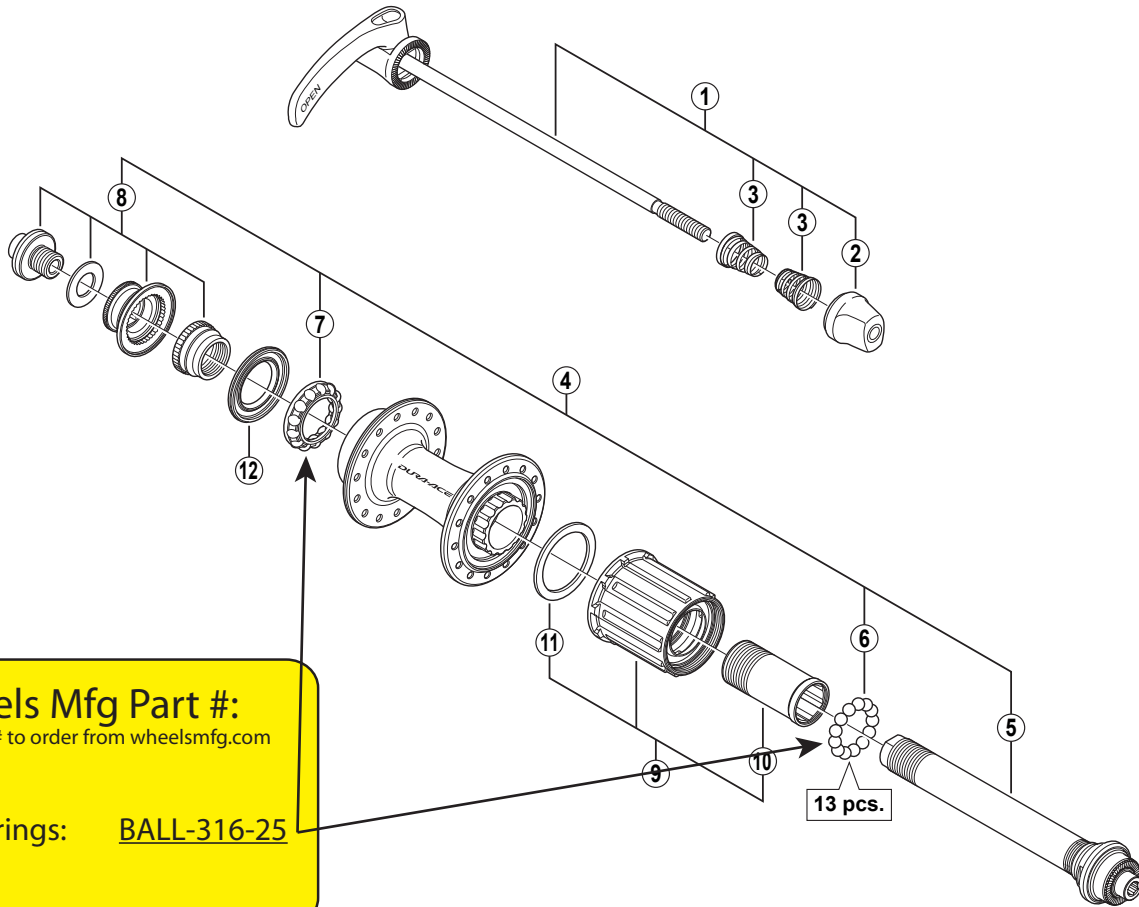

DURA-ACE Freehub
FH-7900 8/9/10-Speed

Wheels Mfg Part #:
 Click on part # to order from wheelsmfg.com

Loose Bearings: [BALL-316-25](#)

WHEELS MANUFACTURING INC.

• Over Lock Nut Dimension: 130 mm (5-1/8")

ITEM NO.	Wheels Mfg Part #	SHIMANO CODE NO.	DESCRIPTION	INTERCHANGEABILITY
1		Y-3D8 98010	Complete Quick Release 163 mm (6-13/32")	
2		Y-26T 98020	Quick Release Nut	
3		Y-233 21000	Volute Spring	A A
4		Y-3D8 98020	Complete Hub Axle	
5		Y-3D8 98030	Hub Axle Unit	
6	BALL-316-25	Y-000 91270	Stainless Ball (3/16") 22 pcs.	A
7	BALL-316-25	Y-25R 98080	Ball Retainer (3/16")	A A
8		Y-3D8 98040	Left Hand Lock Bolt Unit	
9		Y-3D8 98060	Complete Freewheel Body	
*10		Y-130 98380	Body Fixing Bolt	
11		Y-3CN 07000	Freewheel Body Washer	A
12		Y-26D 10000	Seal Ring	A

FH-7850
 FH-7801

A: Same parts.
 B: Parts are usable, but differ in materials, appearance, finish, size, etc.
 Absence of mark indicates non-interchangeability.

0903-2875A

Specifications are subject to change without notice.