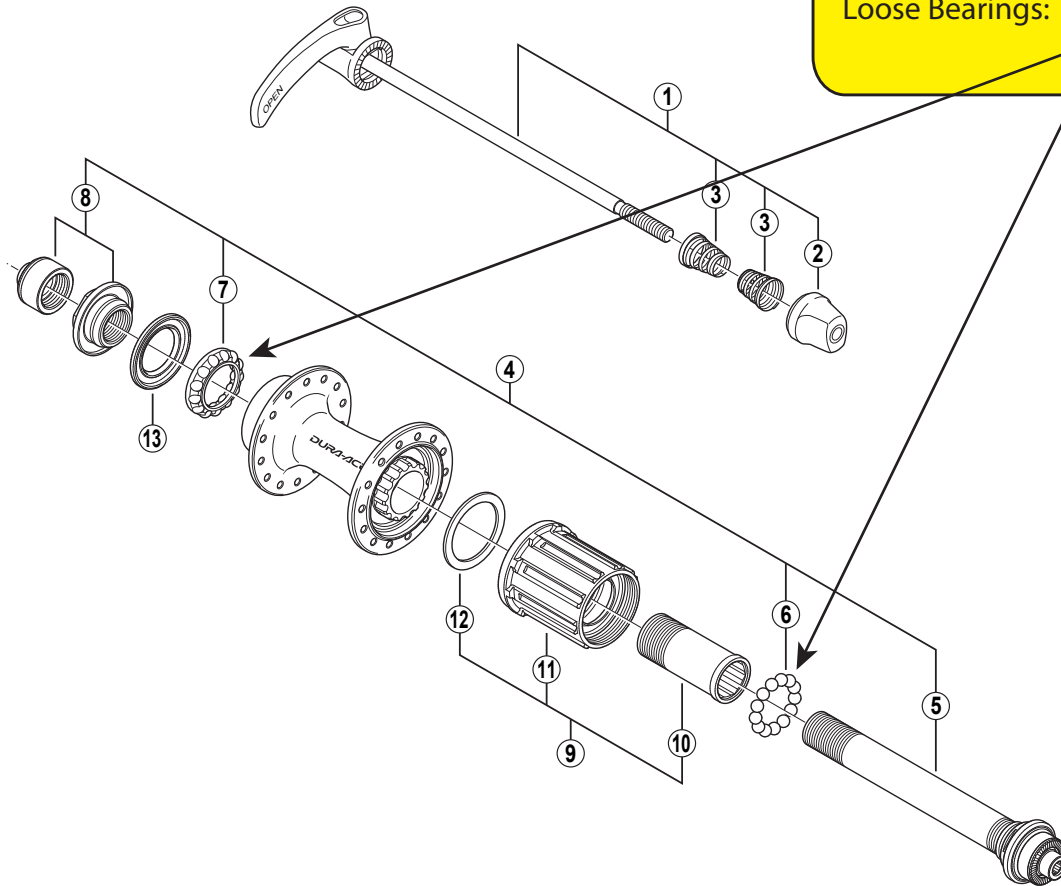

DURA-ACE Freehub FH-7850 8/9/10-Speed

Wheels Mfg Part #:
Click on part # to order from wheelsmfg.com

Loose Bearings: [BALL-316-25](#)

WHEELS MANUFACTURING INC.

• Over Lock Nut Dimension: 130 mm (5-1/8")

ITEM NO.	Wheels Mfg Part #	SHIMANO CODE NO.	DESCRIPTION	INTERCHANGEABILITY	
				FH-7801	FH-M970
1		Y-3D1 98010	Complete Quick Release 163 mm (6-13/32")	A	
2		Y-25R 98020	Quick Release Nut	A	
3		Y-233 21000	Volute Spring	A	A
4		Y-3D1 98020	Complete Hub Axle		
5		Y-3D1 98030	Hub Axle Unit		
6	BALL-316-25	Y-000 91270	Stainless Ball (3/16") 22 pcs.	A	A
7	BALL-316-25	Y-25R 98080	Ball Retainer (3/16")	A	A
8		Y-3D1 98040	Left Hand Lock Nut (M14) & Cone (M14) w/Dust Cap		
9		Y-3CN98080	Complete Freewheel Body w/Body Fixing Bolt		A
10		Y-3CN17000	Body Fixing Bolt		A
11		Y-3CN98100	Freewheel Body Unit		A
12		Y-3CN07000	Freewheel Body Washer		A
13		Y-26D 10000	Seal Ring		A

A: Same parts.

B: Parts are usable, but differ in materials, appearance, finish, size, etc.

Absence of mark indicates non-interchangeability.

0705-2714

Specifications are subject to change without notice.