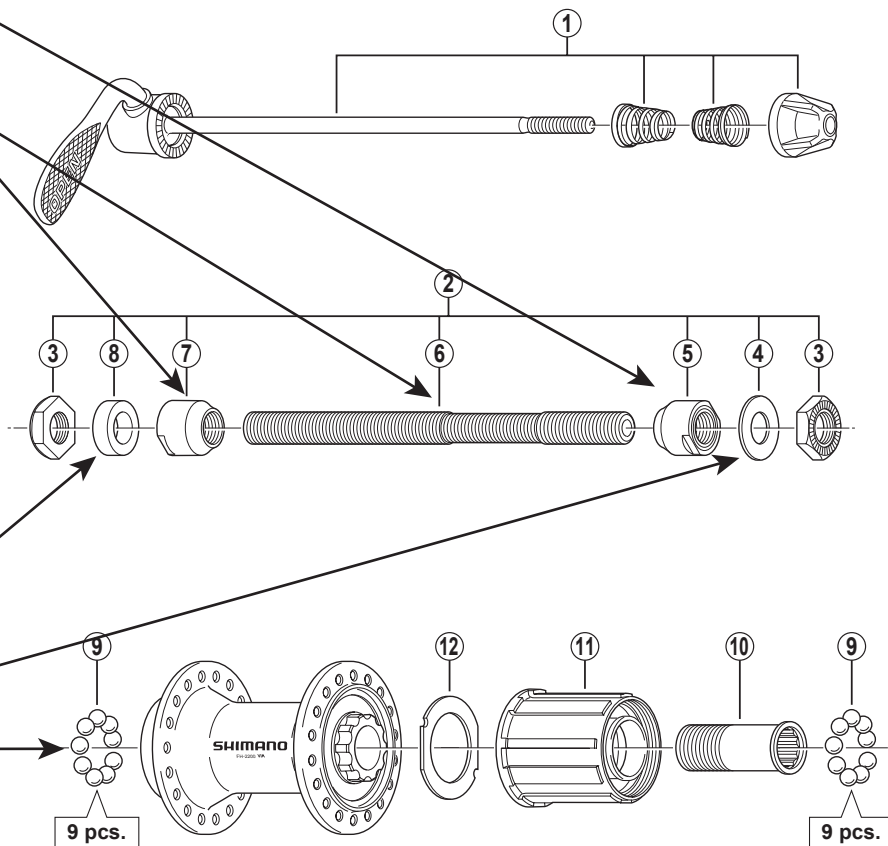

SHIMANO Freehub (8-Speed)

**FH-2200** Silver Version

**FH-2200-L** Black Version

**Wheels Mfg Part #:**

Click on part # to order from wheelsmfg.com

Right Cone: [CN-R002](#)

Left Cone: [CN-R002](#)

Axle: [AXLE-03](#)

**Wheels Mfg Part #:**

Click on part # to order from wheelsmfg.com

Axle Spacer: [AS-0.5R + AS-5](#)

Axle Spacer: [AS-0.5R](#)

Loose Bearings: [BALL-14-25](#)

WHEELS MANUFACTURING INC.

• Over Lock Nut Dimension: 130 mm (5-1/8")

ITEM NO.	Wheels Mfg Part #	SHIMANO CODE NO.	DESCRIPTION
* 1		Y3SG98010	Complete Quick Release 161 mm (6-11/32") for FH-2200 (Silver)
		Y3B198010	Complete Quick Release 161 mm (6-11/32") for FH-2200-L (Black)
		Y3SL98010	Complete Quick Release 166 mm (6-17/32") for FH-2200 (Silver)
		Y3B598010	Complete Quick Release 166 mm (6-17/32") for FH-2200-L (Black)
2		Y3B198020	Complete Hub Axle 141 mm (5-9/16")
3		Y22005011	Serated Lock Nut 4.5 mm
4	<a href="#">AS-0.5R</a>	Y3AC09000	Right Hand Washer 0.5 mm
5	<a href="#">CN-R002</a>	Y30G03000	Right Hand Cone M10 x 15 mm
6	<a href="#">AXLE-03</a>	Y30K01100	Hub Axle 141 mm (5-9/16")
7	<a href="#">CN-R002</a>	Y22008202	Left Hand Cone M10 x 15 mm
8	<a href="#">AS-0.5R + AS-5</a>	Y22406010	Left Hand Washer 5.5 mm
9	<a href="#">BALL-14-25</a>	Y00091310	Steel Ball (1/4") 18 pcs.
10		Y3BL03000	Body Fixing Bolt
11		Y3SL98030	Complete Freewheel Body w/Right Hand Dust Cap
12		Y3AN10000	Freewheel Body Washer