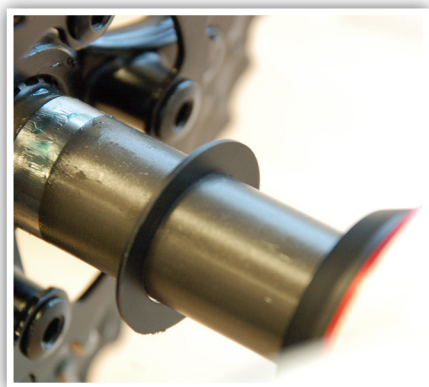

SPACERS PART LIST

<i>Part #</i>	<i>Description</i>	<i>QTY Included</i>
BB-24MM-0.5	0.5MM SPACER FOR 24MM BB SPINDLE	SOLD SEPARATELY
BB-24MM-1.0	1.0MM SPACER FOR 24MM BB SPINDLE	SOLD SEPARATELY
PF30-30MM-0.5	0.5MM SPACER FOR 30MM BB SPINDLE	SOLD SEPARATELY
PF30-30MM-1.0	1.0MM SPACER FOR 30MM BB SPINDLE	SOLD SEPARATELY

Crank Spindle Spacers are designed to take up any play during crank installation.
Use as needed.

All Wheels Mfg. products have a lifetime warranty and are 100% guaranteed to work for you upon purchase. We accept returns or refunds only if purchased directly from us. For a refund, a product must be purchased directly from Wheels Mfg. and must be returned in new condition with original packaging and receipt. Email us (customerservice@wheelsmfg.com) or call (1-800-361-8422) for a Return Authorization number. Freight charges to Wheels Mfg. are the responsibility of the customer.